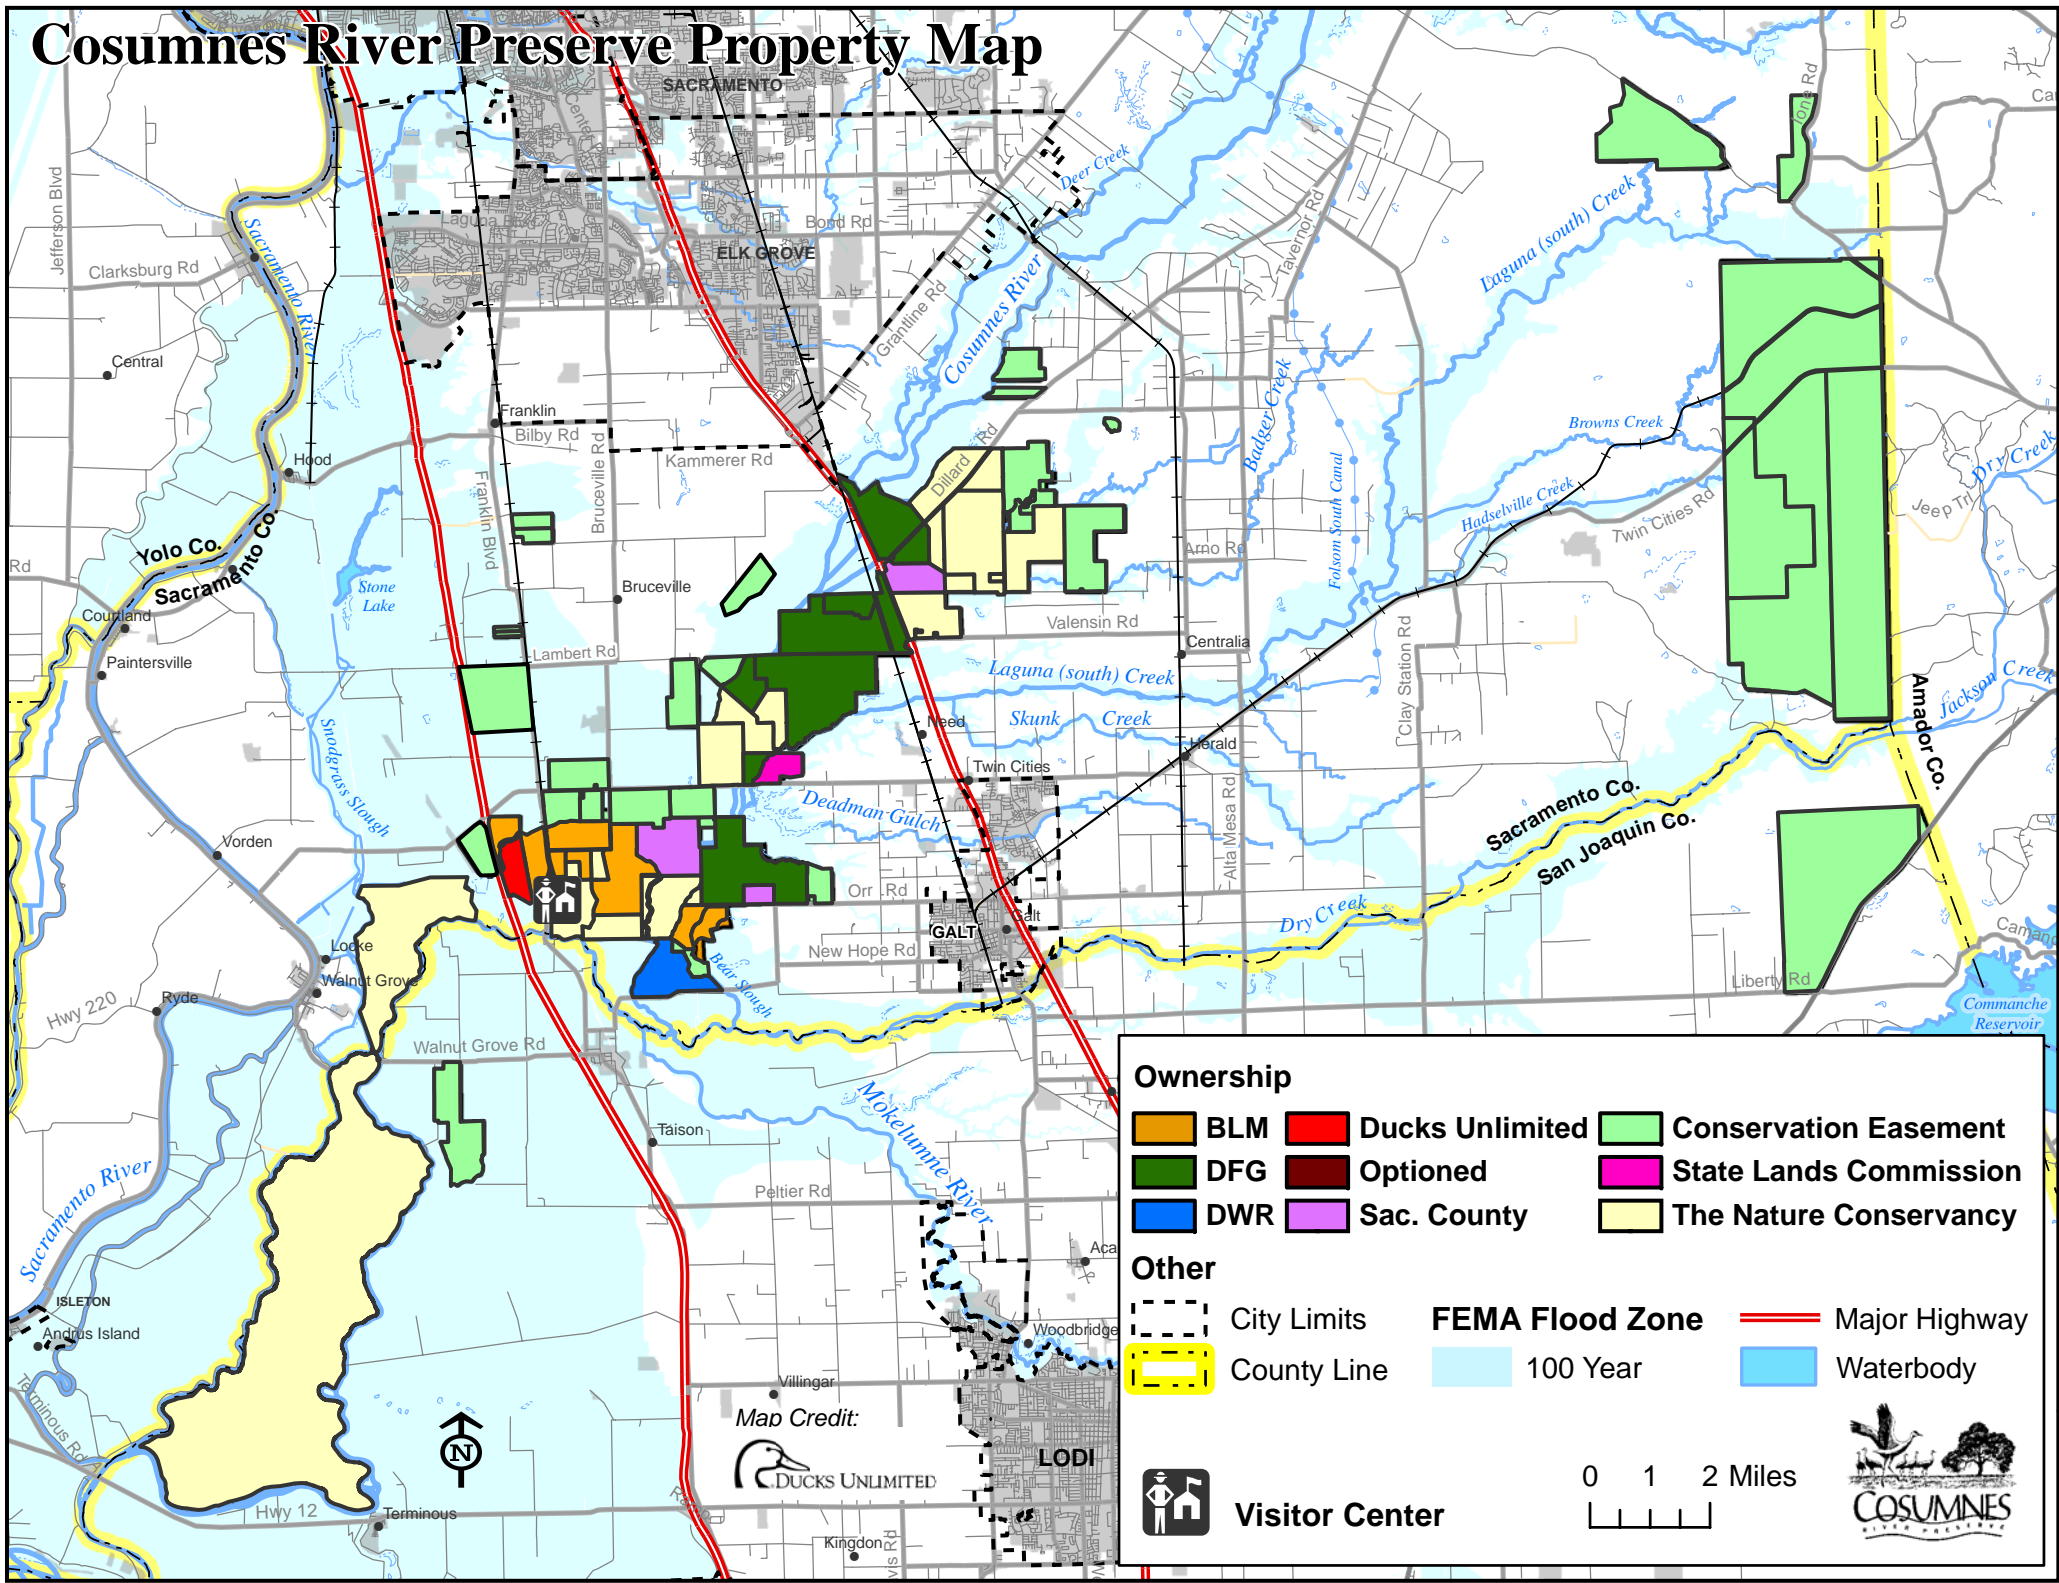

Cosumnes River Preserve Property Map

Ownership

BLM	Ducks Unlimited	Conservation Easement
DFG	Optioned	State Lands Commission
DWR	Sac. County	The Nature Conservancy

Other

City Limits	FEMA Flood Zone	Major Highway
County Line	100 Year	Waterbody

Visitor Center

Map Credit: DUCKS UNLIMITED

0 1 2 Miles